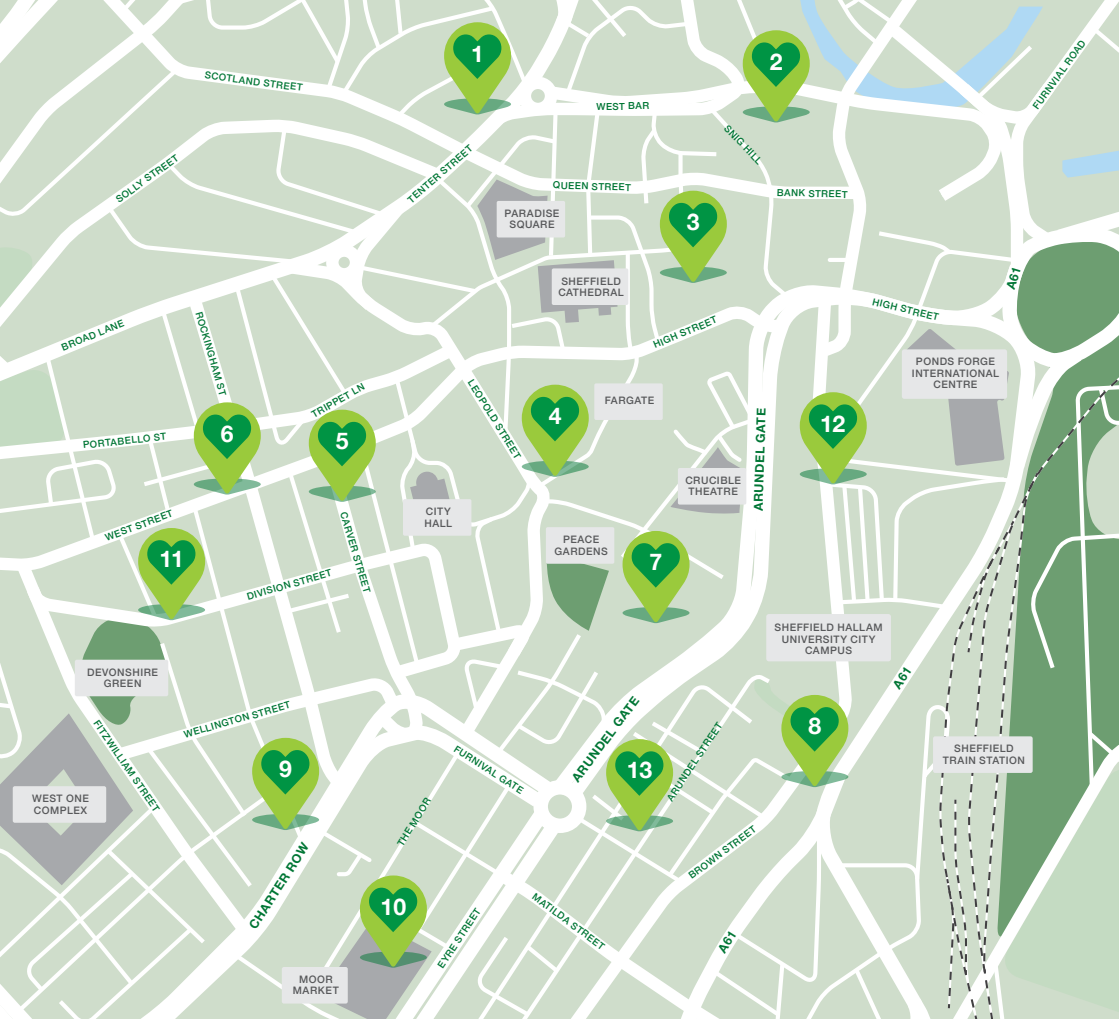

SHEFFIELD PULSEPOINTS

Outdoor defibrillator locations
across the city centre

An initiative by:

SheffieldBID
Business Improvement District

In association with:

W Westfield
Health
Charitable Trust

NHS
Yorkshire
Ambulance Service
NHS Trust 

1 National Emergency Services Museum
West Bar

2 Snig Hill Police Station
Snig Hill

3 The Bankers Draft
Market Place

4 Virgin Money Lounge
Fargate

5 Carver Street Car Park
Carver Street / Crystal Bar

6 West Street Live
West Street / Rockingham Street

7 Winter Garden
Tudor Square Entrance

8 Showroom Cinema
Paternoster Row

9 Westfield House
Charter Row

10 Moor Market
Earl Street Entrance

11 Forum Bar
Devonshire Street

12 Sheffield Interchange
Main Entrance

13 Freeman College
Arundel Street

SHEFFIELD
PULSEPOINTS

In an emergency call 999 immediately
and the operator will help you to find
and use a defibrillator.